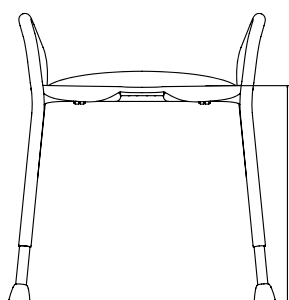

Let's Enjoy is adjustable from 42 to 53 cm. The height is adjusted by pressing the buttons on the legs and pulling the lower legs to the desired positions, after which the buttons will be locked in place in the adjustment holes.

**Important:** Always adjust the legs to the same height to avoid falling accidents.

**Technical data:**

Material:

Seat ABS

Tube fram aluminum

Feat TPE

Height adjustable from 42 to 53 cm

Weight 3 kg

Tested according to ISO EN 12182:2012

Max user weight 150 kg

**Warranty:**

Two years warranty

42 - 53 cm

52 cm

37 cm