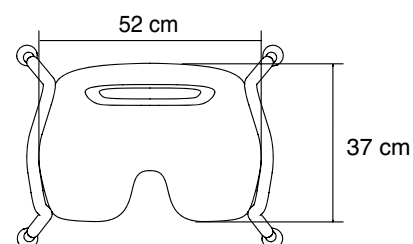

**Important:** Always adjust the legs to the same height to avoid falling accidents.

**Technical data:**

Material:

Seat ABS

Tube fram aluminum

Feat TPE

Height adjustable from 42 to 53 cm

Weight 3 kg

Tested according to ISO EN 12182:2012

Max user weight 150 kg

**Warranty:**

Two years warranty

42 - 53 cm

52 cm

37 cm