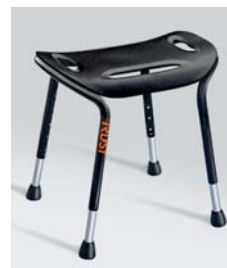

Let's Sing

Shower Stool

Article no. LSG101 White

Article no. LSG201 Black

Let's Sing is a new shower stool in a modern design intended for use in the shower or the bathroom. The stool features a beautiful and stable construction for safe and secure use. The legs are easy to adjust to desired height with one easy motion. A wire basket is available as an accessory that should be placed under the seat for storing shower articles or other products.

Let's Sing is adjustable from 45 to 56 cm. The height is adjusted by pressing the buttons on the legs and pulling the lower legs to the desired positions, after which the buttons will be locked in place in the adjustment holes.

Important: Always adjust the legs to the same height to avoid falling accidents.

Technical data:

Material:
 Seat ABS
 Tube fram aluminum
 Feet TPE
 Height adjustable from 45 to 56 cm
 Weight 2,4 kg
 Tested according to ISO EN 12182:2012
 Max user weight 150 kg