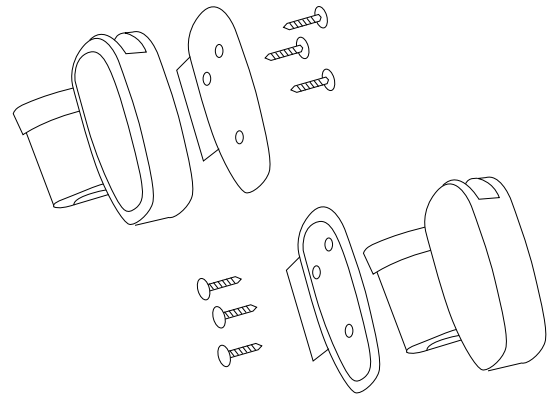

Let's Go. Spare parts.

For Art. No. 0020 Beech, 0030 Red, 0040 Silver, 0060 Black.

Rubber handle with tube and bushings.

Art. No. 4000.

Bushings for handle tube. Set 2 pcs.

Art. No. 1094.

Brake inner part. Set 2 pcs.

Art. No. 1095.

Brake bow with brake inner part.

Art. No. 5400.

Brake housing with cover and screws.

Set right + left.
Art. No. 1096.

Brake wire + damper, adjustm. screw and spring.

Set 2pcs.
Grey Art. No. 1097. Black Art. No. 1098

Right + left. Art. No. 1103.

Handle height adjustment knob. Set 2 pcs.

Art. No. 1104.

Central joint with mounting set.

Art. No. 1108.

Locking claw with spring and screw.

Art. nr. 1101.

Wheel with mounting set.

7 spokes wheel type
for starlock washer
Left+Right Art.No. 1092.

Central joint cover with logo. Set 2 pcs.

Art. No. 2221.

Front fork bearings. Set 2 pcs. Left + right.

Art. No. 1109.

Ball bearings. Set 4 pcs. For front or rear wheel.