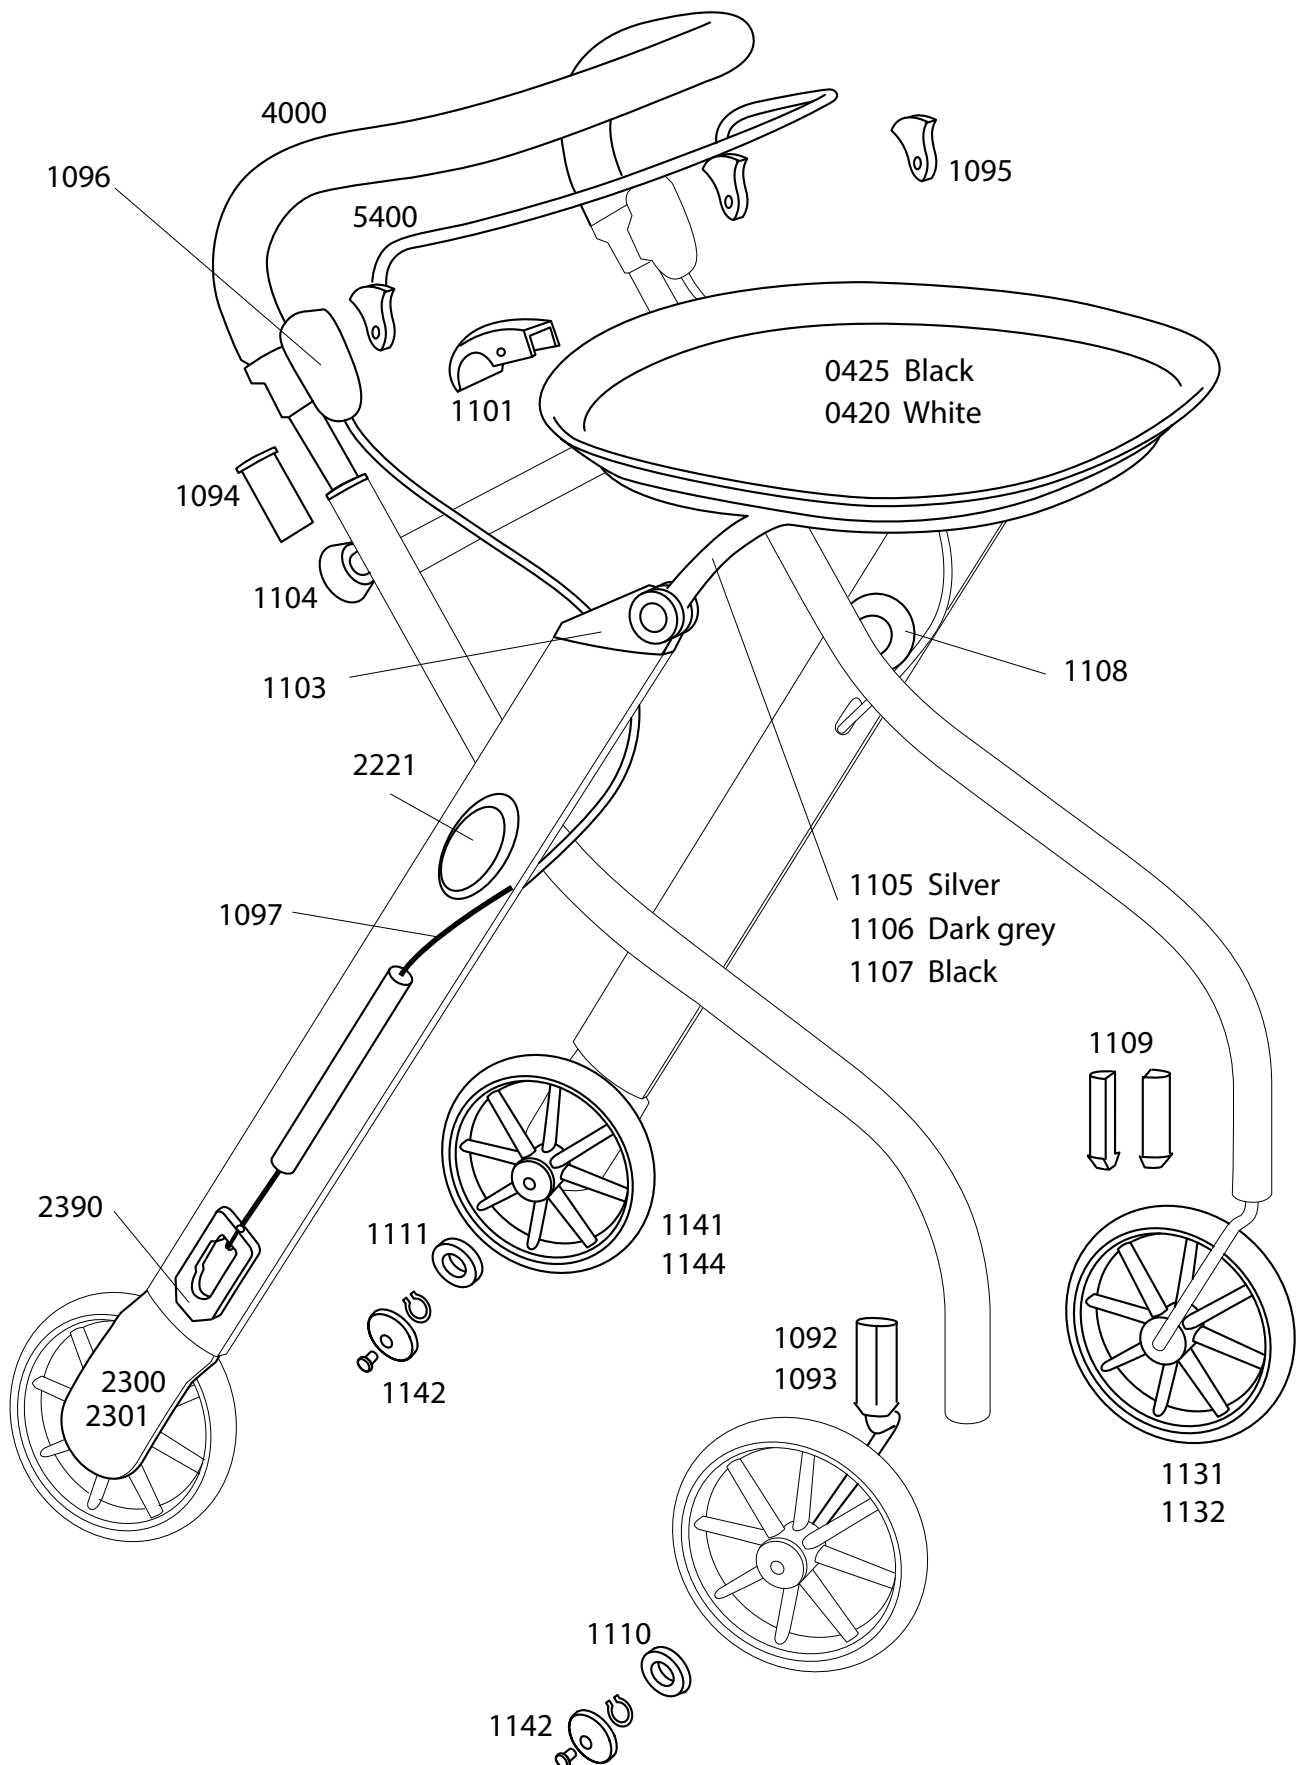

Let's Go. Spare parts.

For Art. No. 0020 Beech, 0030 Red, 0040 Silver, 0060 Black.

Rubber handle with tube and bushings.

Art. No. 4000.

Bushings for handle tube. Set 2 pcs.

Art. No. 1094.

Brake inner part. Set 2 pcs.

Art. No. 1095.

Brake bow with brake inner part.

Art. No. 5400.

Brake housing with cover and screws.

Set right + left.
Art. No. 1096.

Brake wire + damper, adjustm. screw and spring.

Set 2pcs.
Grey Art. No. 1097. Black Art. No. 1098

Right + left. Art. No. 1103.

Handle height adjustment knob. Set 2 pcs.

Art. No. 1104.

Central joint with mounting set.

Art. No. 1108.

Locking claw with spring and screw.

Art. nr. 1101.

Wheel with mounting set.

7 spokes wheel type
for starlock washer
Left+Right Art.No. 1092.

Central joint cover with logo. Set 2 pcs.

Art. No. 2221.

Front fork bearings. Set 2 pcs. Left + right.

Art. No. 1109.

Ball bearings. Set 4 pcs. For front or rear wheel.