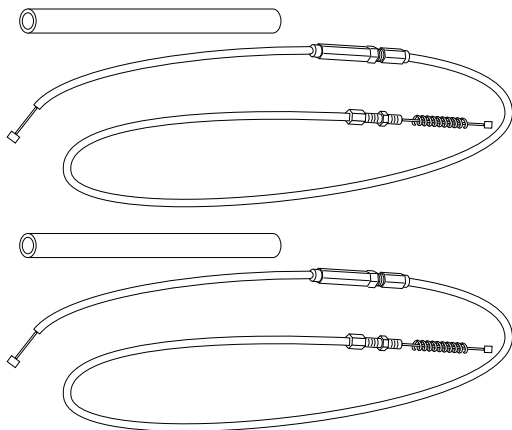

Let's Go. Spare parts.

For Art. No. 0020 Beech, 0030 Red, 0040 Silver, 0060 Black.

Rubber handle with tube and bushings.

Art. No. 4000.

Bushings for handle tube. Set 2 pcs.

Art. No. 1094.

Brake inner part. Set 2 pcs.

Art. No. 1095.

Brake bow with brake inner part.

Art. No. 5400.

Brake housing with cover and screws.

Set right + left.
Art. No. 1096.

Brake wire + damper, adjustm. screw and spring.

Set 2pcs.
Grey Art. No. 1097. Black Art. No. 1098

Right + left. Art. No. 1103.

Handle height adjustment knob. Set 2 pcs.

Art. No. 1104.

Central joint with mounting set.

Art. No. 1108.

Locking claw with spring and screw.

Art. nr. 1101.

Wheel with mounting set.

7 spokes wheel type
for starlock washer
Left+Right Art.No. 1092.

Central joint cover with logo. Set 2 pcs.

Art. No. 2221.

Front fork bearings. Set 2 pcs. Left + right.

Art. No. 1109.

Ball bearings. Set 4 pcs. For front or rear wheel.