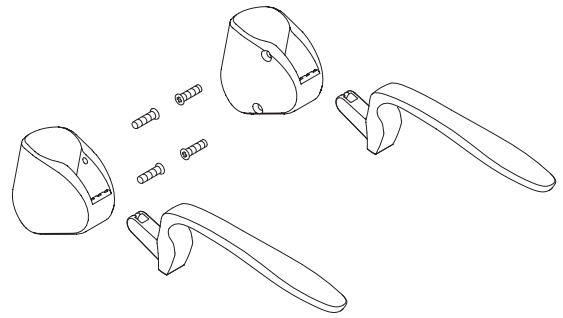

Let's Shop. Spare Parts.

Article No. LS101 Black
Article No. LS102 Grey

06.2019

Rubber handle with tube, reflector and end stop.

Art. No. LS307 Left.
Art. No. LS308 Right.

Brake levers, adjustment screws and brake housing.

Art. No. LS306.
Set Right + Left.

Bushings with bottom tube stoppers, set.

Art. No. LS320.
Set Right + Left.

Height adjustment buttons, set.

Art. No. LS319.
Set Right + Left.

Mounting set for seat. 2 pcs.

Art. No. LS324.
Set Right + Left.

Dome nuts for seat mounting. Set 4 pcs.

Art. No. LS329.
Set 4 pcs.

Seat.

Art. No. LS310.

Unfold hook with mounting screws and spring.

Art. No. LS311.

Linkage arm with reinforcement, screws and hook.

Art. No. LS312 Left.

Brake wire with spring for left and right side.

Art. No. LS305.
Set Right + Left.