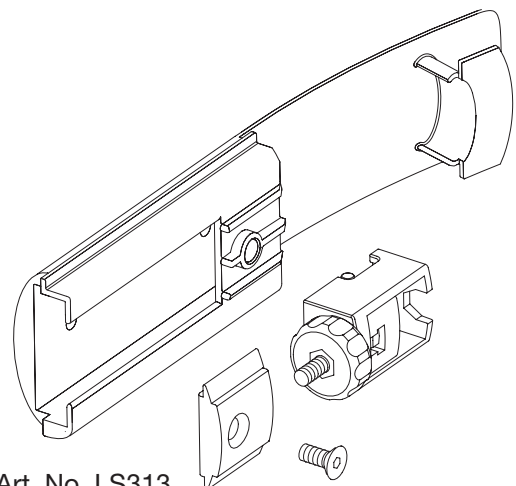

Dome nuts for seat mounting. Set 4 pcs.

Art. No. LS329.
Set 4 pcs.

Seat.

Art. No. LS310.

Unfold hook with mounting screws and spring.

Art. No. LS311.

Linkage arm with reinforcement, screws and hook.

Art. No. LS312 Left.

Linkage arm with reinforcement and screws.

Art. No. LS321 Right.

Middle screw for folding cross, complete.

Art. No. LS326.

Brake wire guide inside rear leg. Set 2 pcs.

Art. No. LS313.
Set Right + Left.

Front fork with front fork bearings, set 2 pcs.

Art. No. LS318.
Set Right + Left.

Front fork bearings, set 2 pcs.

Art. No. LS322.
Set Right + Left.

Rear wheel bracket with screws.

Art. No. LS323.
Set Right + Left.

Brake yokes.

Art. No. LS328.
Set Right + Left.

Brake wire with spring for left and right side.

Art. No. LS305.
Set Right + Left.