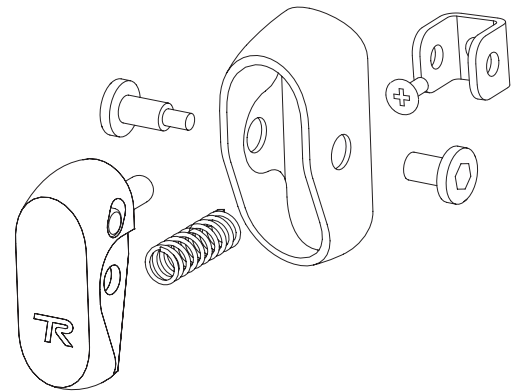

Let's Shop. Spare Parts.

Article No. LS101 Black
Article No. LS102 Grey

06.2019

Rubber handle with tube, reflector and end stop.

Art. No. LS307 Left.
Art. No. LS308 Right.

Brake levers, adjustment screws and brake housing.

Art. No. LS306.
Set Right + Left.

Bushings with bottom tube stoppers, set.

Art. No. LS320.
Set Right + Left.

Height adjustment buttons, set.

Art. No. LS319.
Set Right + Left.

Mounting set for seat. 2 pcs.

Art. No. LS324.
Set Right + Left.

Linkage arm with reinforcement and screws.

Art. No. LS321 Right.

Middle screw for folding cross, complete.

Art. No. LS326.

Brake wire guide inside rear leg. Set 2 pcs.

Art. No. LS313.
Set Right + Left.

Front fork with front fork bearings, set 2 pcs.

Brake wire with spring for left and right side.

Art. No. LS305.
Set Right + Left.