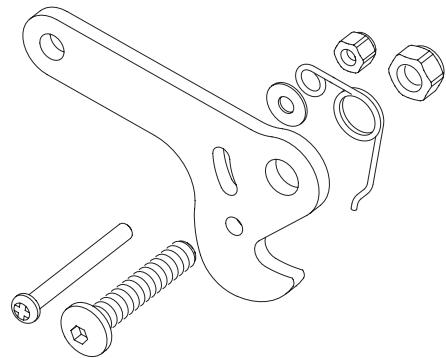

Let's Shop. Spare Parts.

Article No. LS101 Black
Article No. LS102 Grey

06.2019

Rubber handle with tube, reflector and end stop.

Art. No. LS307 Left.
Art. No. LS308 Right.

Brake levers, adjustment screws and brake housing.

Art. No. LS306.
Set Right + Left.

Bushings with bottom tube stoppers, set.

Art. No. LS320.
Set Right + Left.

Height adjustment buttons, set.

Art. No. LS319.
Set Right + Left.

Mounting set for seat. 2 pcs.

Art. No. LS324.
Set Right + Left.

Dome nuts for seat mounting. Set 4 pcs.

Art. No. LS329.
Set 4 pcs.

Seat.

Art. No. LS310.

Unfold hook with mounting screws and spring.

Art. No. LS311.

Linkage arm with reinforcement, screws and hook.

Art. No. LS312 Left.

Linkage arm with reinforcement and screws.

Art. No. LS321 Right.

Middle screw for folding cross, complete.

Art. No. LS326.

Brake wire guide inside rear leg. Set 2 pcs.

Art. No. LS313.
Set Right + Left.

Front fork with front fork bearings, set 2 pcs.