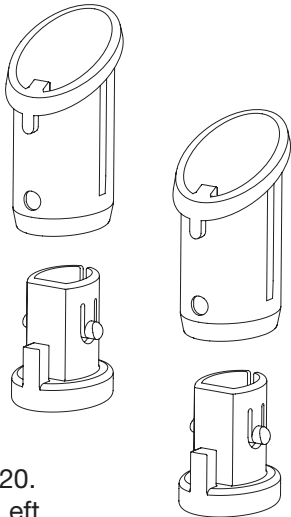

Let's Shop. Spare Parts.

Article No. LS101 Black
Article No. LS102 Grey

06.2019

Rubber handle with tube, reflector and end stop.

Art. No. LS307 Left.
Art. No. LS308 Right.

Brake levers, adjustment screws and brake housing.

Art. No. LS306.
Set Right + Left.

Bushings with bottom tube stoppers, set.

Art. No. LS320.
Set Right + Left.

Height adjustment buttons, set.

Art. No. LS319.
Set Right + Left.

Mounting set for seat. 2 pcs.

Art. No. LS324.
Set Right + Left.

Linkage arm with reinforcement and screws.

Art. No. LS321 Right.

Middle screw for folding cross, complete.

Art. No. LS326.

Brake wire guide inside rear leg. Set 2 pcs.

Art. No. LS313.
Set Right + Left.

Front fork with front fork bearings, set 2 pcs.

Brake wire with spring for left and right side.

Art. No. LS305.
Set Right + Left.