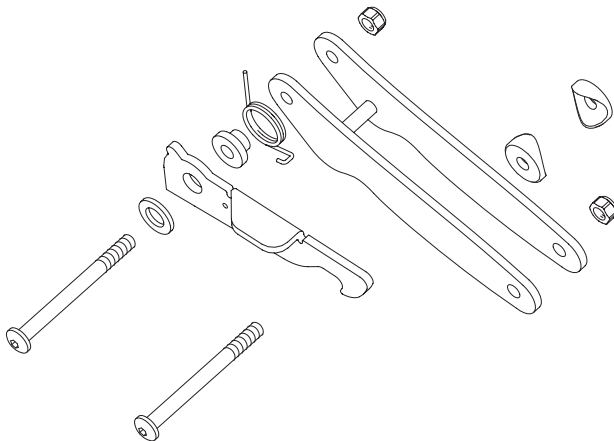

Art. No. LS306.
Set Right + Left.

Bushings with bottom tube stoppers, set.

Art. No. LS320.
Set Right + Left.

Height adjustment buttons, set.

Art. No. LS319.
Set Right + Left.

Mounting set for seat. 2 pcs.

Art. No. LS324.
Set Right + Left.

Dome nuts for seat mounting. Set 4 pcs.

Art. No. LS329.
Set 4 pcs.

Seat.

Art. No. LS310.

Unfold hook with mounting screws and spring.

Art. No. LS311.

Linkage arm with reinforcement, screws and hook.

Art. No. LS312 Left.

Linkage arm with reinforcement and screws.

Art. No. LS321 Right.

Middle screw for folding cross, complete.

Art. No. LS326.

Brake wire guide inside rear leg. Set 2 pcs.

Art. No. LS313.
Set Right + Left.

Front fork with front fork bearings, set 2 pcs.

Brake wire with spring for left and right side.

Art. No. LS305.
Set Right + Left.