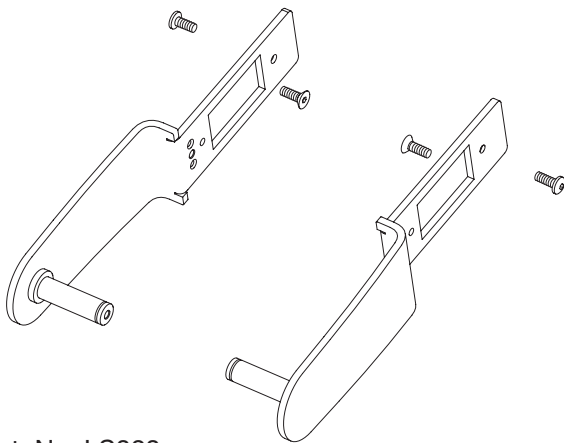

Dome nuts for seat mounting. Set 4 pcs.

Art. No. LS329.
Set 4 pcs.

Seat.

Art. No. LS310.

Unfold hook with mounting screws and spring.

Art. No. LS311.

Linkage arm with reinforcement, screws and hook.

Art. No. LS312 Left.

Linkage arm with reinforcement and screws.

Art. No. LS321 Right.

Middle screw for folding cross, complete.

Art. No. LS326.

Brake wire guide inside rear leg. Set 2 pcs.

Art. No. LS313.
Set Right + Left.

Front fork with front fork bearings, set 2 pcs.

Art. No. LS318.
Set Right + Left.

Front fork bearings, set 2 pcs.

Art. No. LS322.
Set Right + Left.

Rear wheel bracket with screws.

Art. No. LS323.
Set Right + Left.

Brake yokes.

Art. No. LS328.
Set Right + Left.

Brake wire with spring for left and right side.

Art. No. LS305.
Set Right + Left.