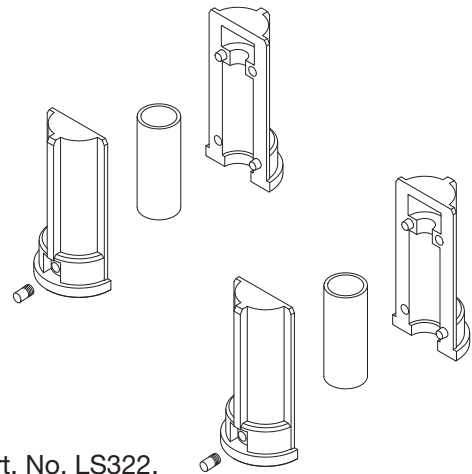

Dome nuts for seat mounting. Set 4 pcs.

Art. No. LS329.
Set 4 pcs.

Seat.

Art. No. LS310.

Unfold hook with mounting screws and spring.

Art. No. LS311.

Linkage arm with reinforcement, screws and hook.

Art. No. LS312 Left.

Linkage arm with reinforcement and screws.

Art. No. LS321 Right.

Middle screw for folding cross, complete.

Art. No. LS326.

Brake wire guide inside rear leg. Set 2 pcs.

Art. No. LS313.
Set Right + Left.

Front fork with front fork bearings, set 2 pcs.

Art. No. LS318.
Set Right + Left.

Front fork bearings, set 2 pcs.

Art. No. LS322.
Set Right + Left.

Rear wheel bracket with screws.

Art. No. LS323.
Set Right + Left.

Brake yokes.

Art. No. LS328.
Set Right + Left.

Brake wire with spring for left and right side.

Art. No. LS305.
Set Right + Left.