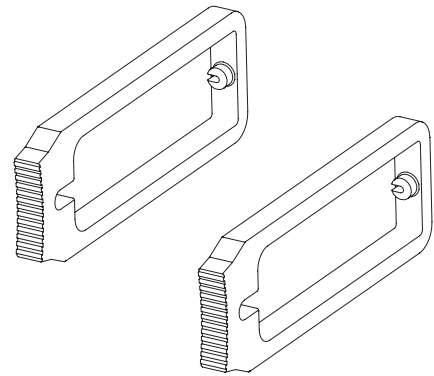

Linkage arm with reinforcement and screws.

Art. No. LS321 Right.

Middle screw for folding cross, complete.

Art. No. LS326.

Brake wire guide inside rear leg. Set 2 pcs.

Art. No. LS313.
Set Right + Left.

Front fork with front fork bearings, set 2 pcs.

Art. No. LS318.
Set Right + Left.

Front fork bearings, set 2 pcs.

Art. No. LS322.
Set Right + Left.

Rear wheel bracket with screws.

Art. No. LS323.
Set Right + Left.

Brake yokes.

Art. No. LS328.
Set Right + Left.

Wheel with bearings and mounting set.

Art. No. LS317.

Mounting set for front and rear wheels. Set 4 pcs.

Art. No. LS314.
Set Front + Rear.

Ball bearings for front and rear wheels. Set 4 pcs.

Art. No. LS477.
Set 4 pcs.

Brake wire with spring for left and right side.

Art. No. LS305.
Set Right + Left.