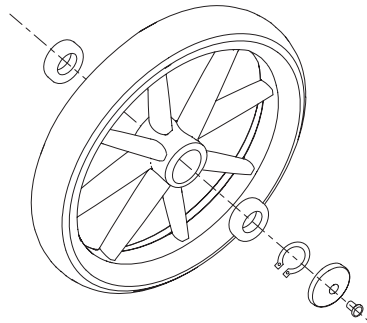

Linkage arm with reinforcement and screws.

Art. No. LS321 Right.

Middle screw for folding cross, complete.

Art. No. LS326.

Brake wire guide inside rear leg. Set 2 pcs.

Art. No. LS313.
Set Right + Left.

Front fork with front fork bearings, set 2 pcs.

Art. No. LS318.
Set Right + Left.

Front fork bearings, set 2 pcs.

Art. No. LS322.
Set Right + Left.

Rear wheel bracket with screws.

Art. No. LS323.
Set Right + Left.

Brake yokes.

Art. No. LS328.
Set Right + Left.

Wheel with bearings and mounting set.

Art. No. LS317.

Mounting set for front and rear wheels. Set 4 pcs.

Art. No. LS314.
Set Front + Rear.

Ball bearings for front and rear wheels. Set 4 pcs.

Art. No. LS477.
Set 4 pcs.

Brake wire with spring for left and right side.

Art. No. LS305.
Set Right + Left.