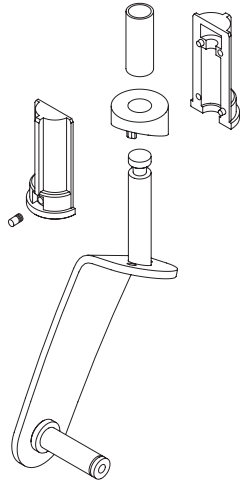

Dome nuts for seat mounting. Set 4 pcs.

Art. No. LS329.
Set 4 pcs.

Seat.

Art. No. LS310.

Unfold hook with mounting screws and spring.

Art. No. LS311.

Linkage arm with reinforcement, screws and hook.

Art. No. LS312 Left.

Linkage arm with reinforcement and screws.

Art. No. LS321 Right.

Middle screw for folding cross, complete.

Art. No. LS326.

Brake wire guide inside rear leg. Set 2 pcs.

Art. No. LS313.
Set Right + Left.

Front fork with front fork bearings, set 2 pcs.

Art. No. LS318.
Set Right + Left.

Front fork bearings, set 2 pcs.

Art. No. LS322.
Set Right + Left.

Rear wheel bracket with screws.

Art. No. LS323.
Set Right + Left.

Brake yokes.

Art. No. LS328.
Set Right + Left.

Brake wire with spring for left and right side.

Art. No. LS305.
Set Right + Left.