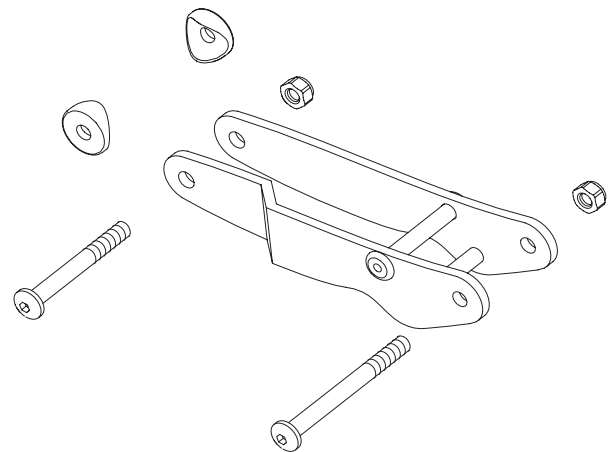

Let's Shop. Spare Parts.

Article No. LS101 Black
Article No. LS102 Grey

06.2019

Rubber handle with tube, reflector and end stop.

Art. No. LS307 Left.
Art. No. LS308 Right.

Brake levers, adjustment screws and brake housing.

Art. No. LS306.
Set Right + Left.

Bushings with bottom tube stoppers, set.

Art. No. LS320.
Set Right + Left.

Height adjustment buttons, set.

Art. No. LS319.
Set Right + Left.

Mounting set for seat. 2 pcs.

Art. No. LS324.
Set Right + Left.

Dome nuts for seat mounting. Set 4 pcs.

Art. No. LS329.
Set 4 pcs.

Seat.

Art. No. LS310.

Unfold hook with mounting screws and spring.

Art. No. LS311.

Linkage arm with reinforcement, screws and hook.

Art. No. LS312 Left.

Linkage arm with reinforcement and screws.

Art. No. LS321 Right.

Middle screw for folding cross, complete.

Art. No. LS326.

Brake wire guide inside rear leg. Set 2 pcs.

Art. No. LS313.
Set Right + Left.

Front fork with front fork bearings, set 2 pcs.