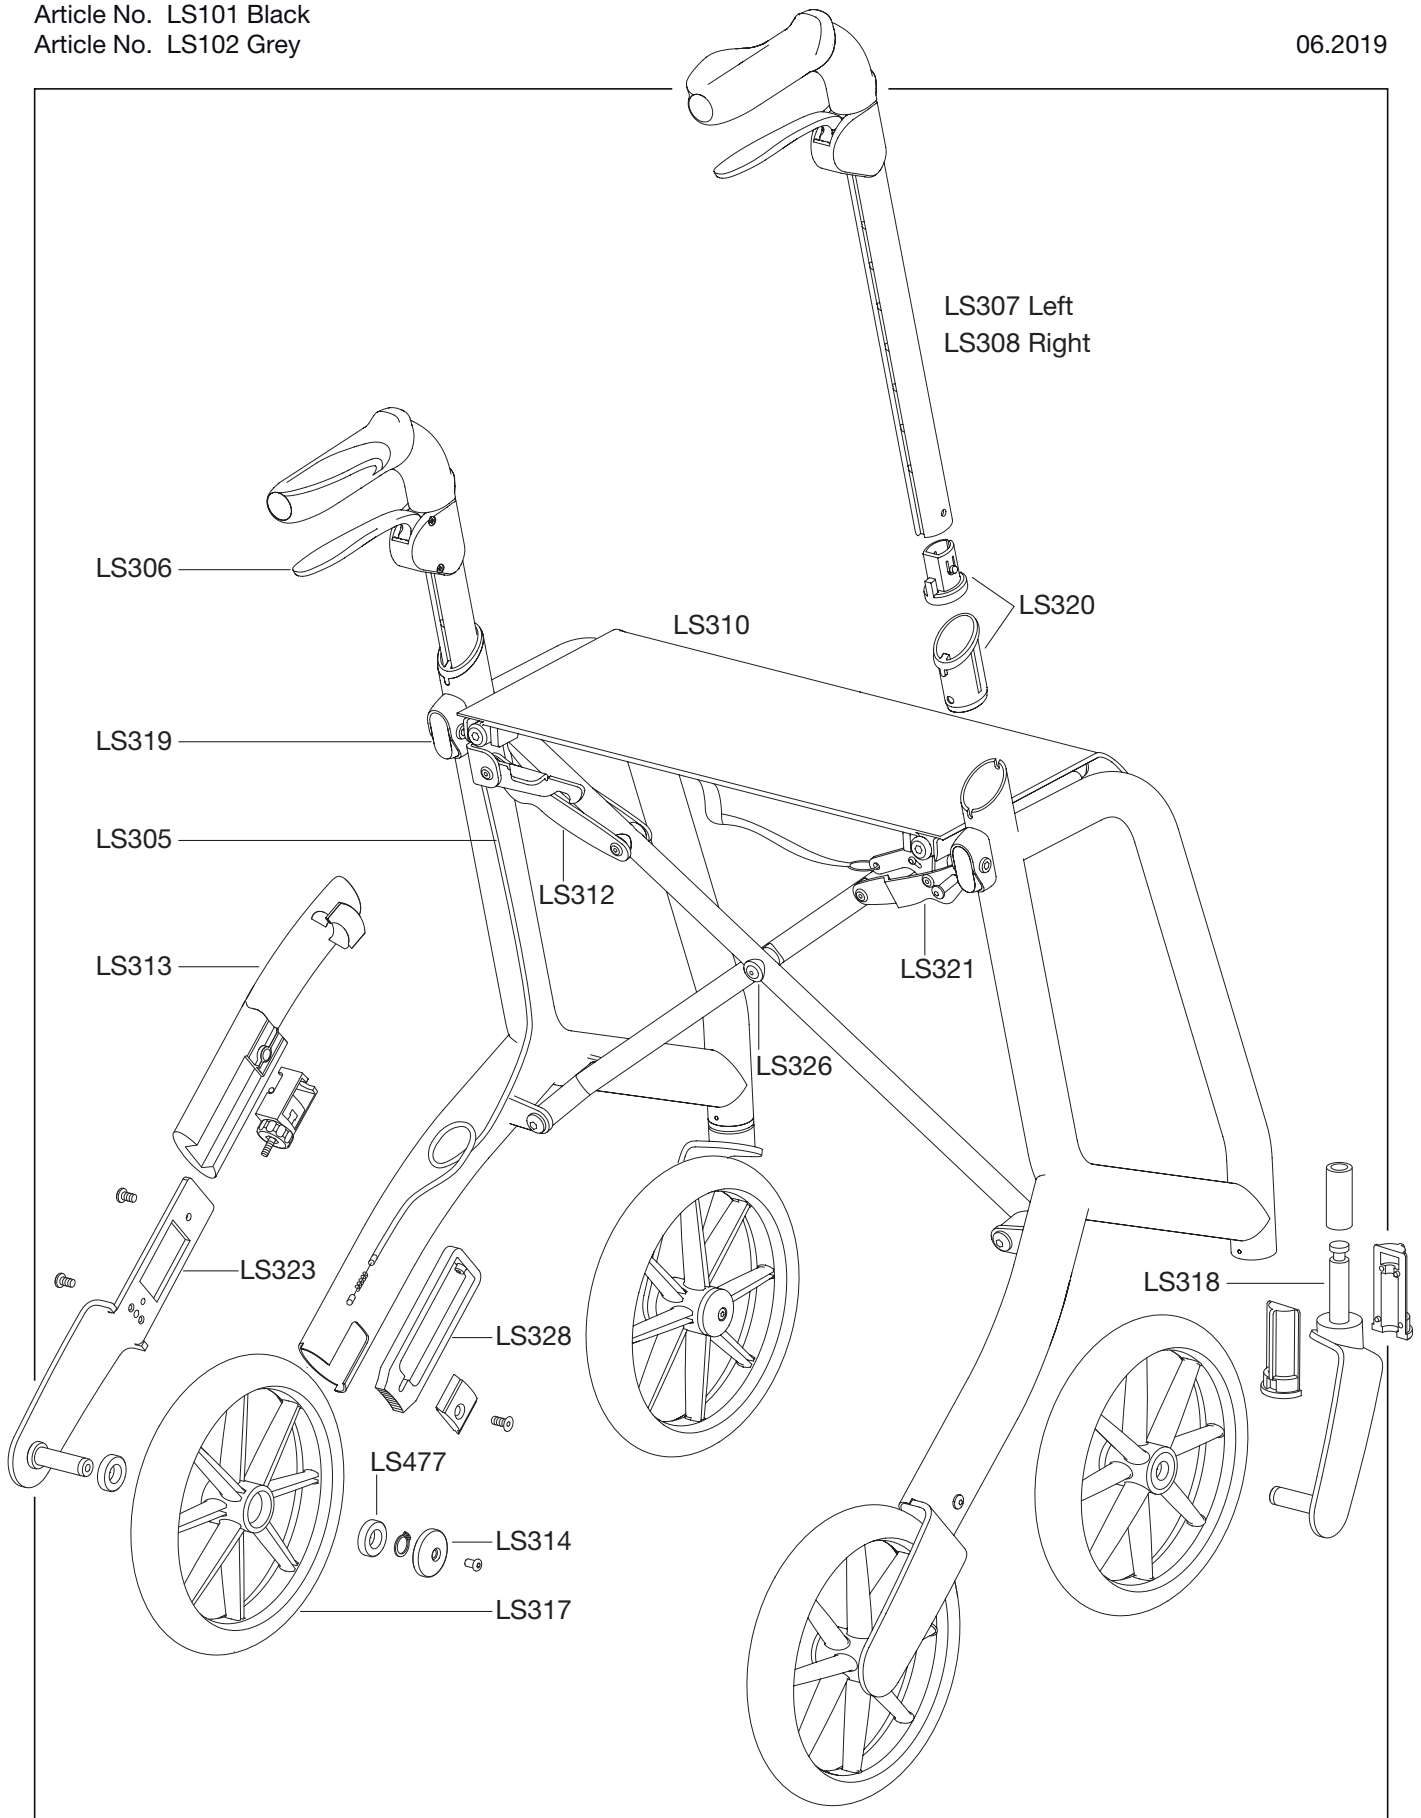

Let's Shop. Spare Parts.

Article No. LS101 Black
Article No. LS102 Grey

06.2019

Rubber handle with tube, reflector and end stop.

Art. No. LS307 Left.
Art. No. LS308 Right.

Brake levers, adjustment screws and brake housing.

Art. No. LS306.
Set Right + Left.

Bushings with bottom tube stoppers, set.

Art. No. LS320.
Set Right + Left.

Height adjustment buttons, set.

Art. No. LS319.
Set Right + Left.

Mounting set for seat. 2 pcs.

Art. No. LS324.
Set Right + Left.

Dome nuts for seat mounting. Set 4 pcs.

Art. No. LS329.
Set 4 pcs.

Seat.

Art. No. LS310.

Unfold hook with mounting screws and spring.

Art. No. LS311.

Linkage arm with reinforcement, screws and hook.

Art. No. LS312 Left.

Brake wire with spring for left and right side.

Art. No. LS305.
Set Right + Left.