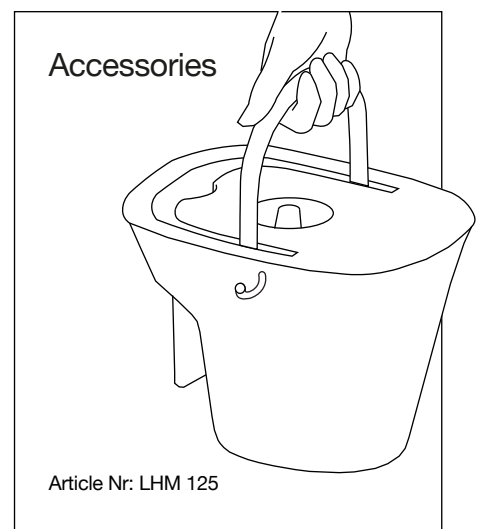

# Let's Help Me

Commode

Rose Gold Art. No. LHM100

Silver Art. No. LHM110

A commode helps you get up smoothly from the toilet seat. With Let's help Me, you can set the seat height to your needs. The telescopic legs and anti-slip rubber feet ensure stability on any surface. Its ergonomic back and armrests aid in getting up and down. As this product is also water-resistant, it can also be used as a stool in the bathroom or shower.

### Technical specifications:

Tested according to: ISO 17966:2016, EN ISO 10993-1 for a maximum user weight of 160 kg.

Height	64 - 81 cm
Seat height	41 - 58 cm
Depth	51 - 59 cm
Width	59 - 64 cm
Weight	3.1 kg

### Box measurements

57,8 cm x 19,7 cm x 57,8 cm  
4,53 kg