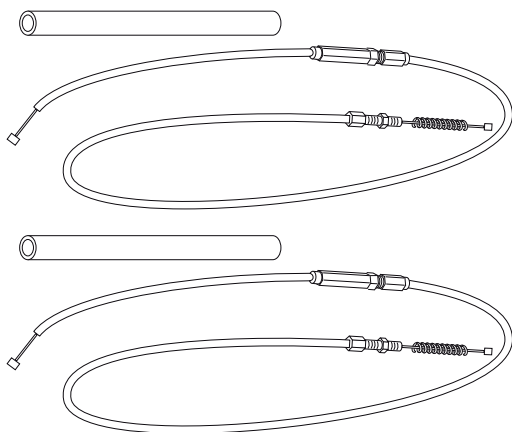

Let's Dream. Spare parts.

Rubber handle with tube and bushings.

Black Art. No. LD4000.
Brown Art No. LD 4010.

Bushings for handle tube. Set 2 pcs.

Art. No. LD1094.

Brake inner part. Set 2 pcs.

Art. No. 1095.

Brake bow with brake inner part.

Art. No. LD5400.

Brake housing with cover and screws.

Set right + left.
Art. No. 1096.

Brake wire + damper, adjustm. screw and spring.

Set 2pcs.
Grey Art. No. 1097. Black Art. No. 1098

Right + left. Art. No. LD1103.

Handle height adjustment knob. Set 2 pcs.

Art. No. 1104.

Central joint with mounting set.

Art. No. LD1108.

Locking claw with spring and screw.

Art. nr. LD1101.

Front wheel with mounting set.

Ball bearings. Set 4 pcs. For front or rear wheel.

Front Art. Nr. 1110. Rear Art. No. 1111.

Mounting bracket for rear wheels. With screws.

Art. No. LD2300.

Mounting set for wheels. Set 2 pcs front 2 pcs rear.