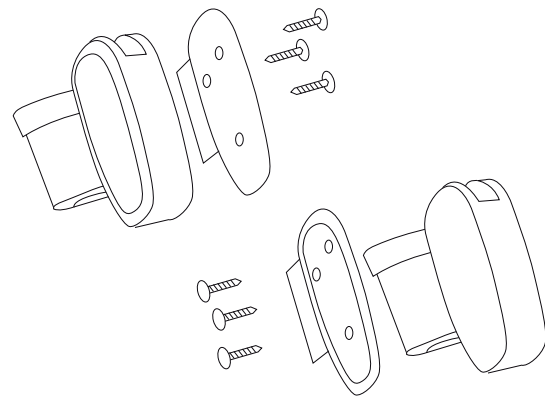

Let's Dream. Spare parts.

Rubber handle with tube and bushings.

Black Art. No. LD4000.
Brown Art No. LD 4010.

Bushings for handle tube. Set 2 pcs.

Art. No. LD1094.

Brake inner part. Set 2 pcs.

Art. No. 1095.

Brake bow with brake inner part.

Art. No. LD5400.

Brake housing with cover and screws.

Set right + left.
Art. No. 1096.

Brake wire + damper, adjustm. screw and spring.

Set 2pcs.
Grey Art. No. 1097. Black Art. No. 1098

Right + left. Art. No. LD1103.

Handle height adjustment knob. Set 2 pcs.

Art. No. 1104.

Central joint with mounting set.

Art. No. LD1108.

Locking claw with spring and screw.

Art. nr. LD1101.

Front wheel with mounting set.

Ball bearings. Set 4 pcs. For front or rear wheel.

Front Art. Nr. 1110. Rear Art. No. 1111.

Mounting bracket for rear wheels. With screws.

Art. No. LD2300.

Mounting set for wheels. Set 2 pcs front 2 pcs rear.