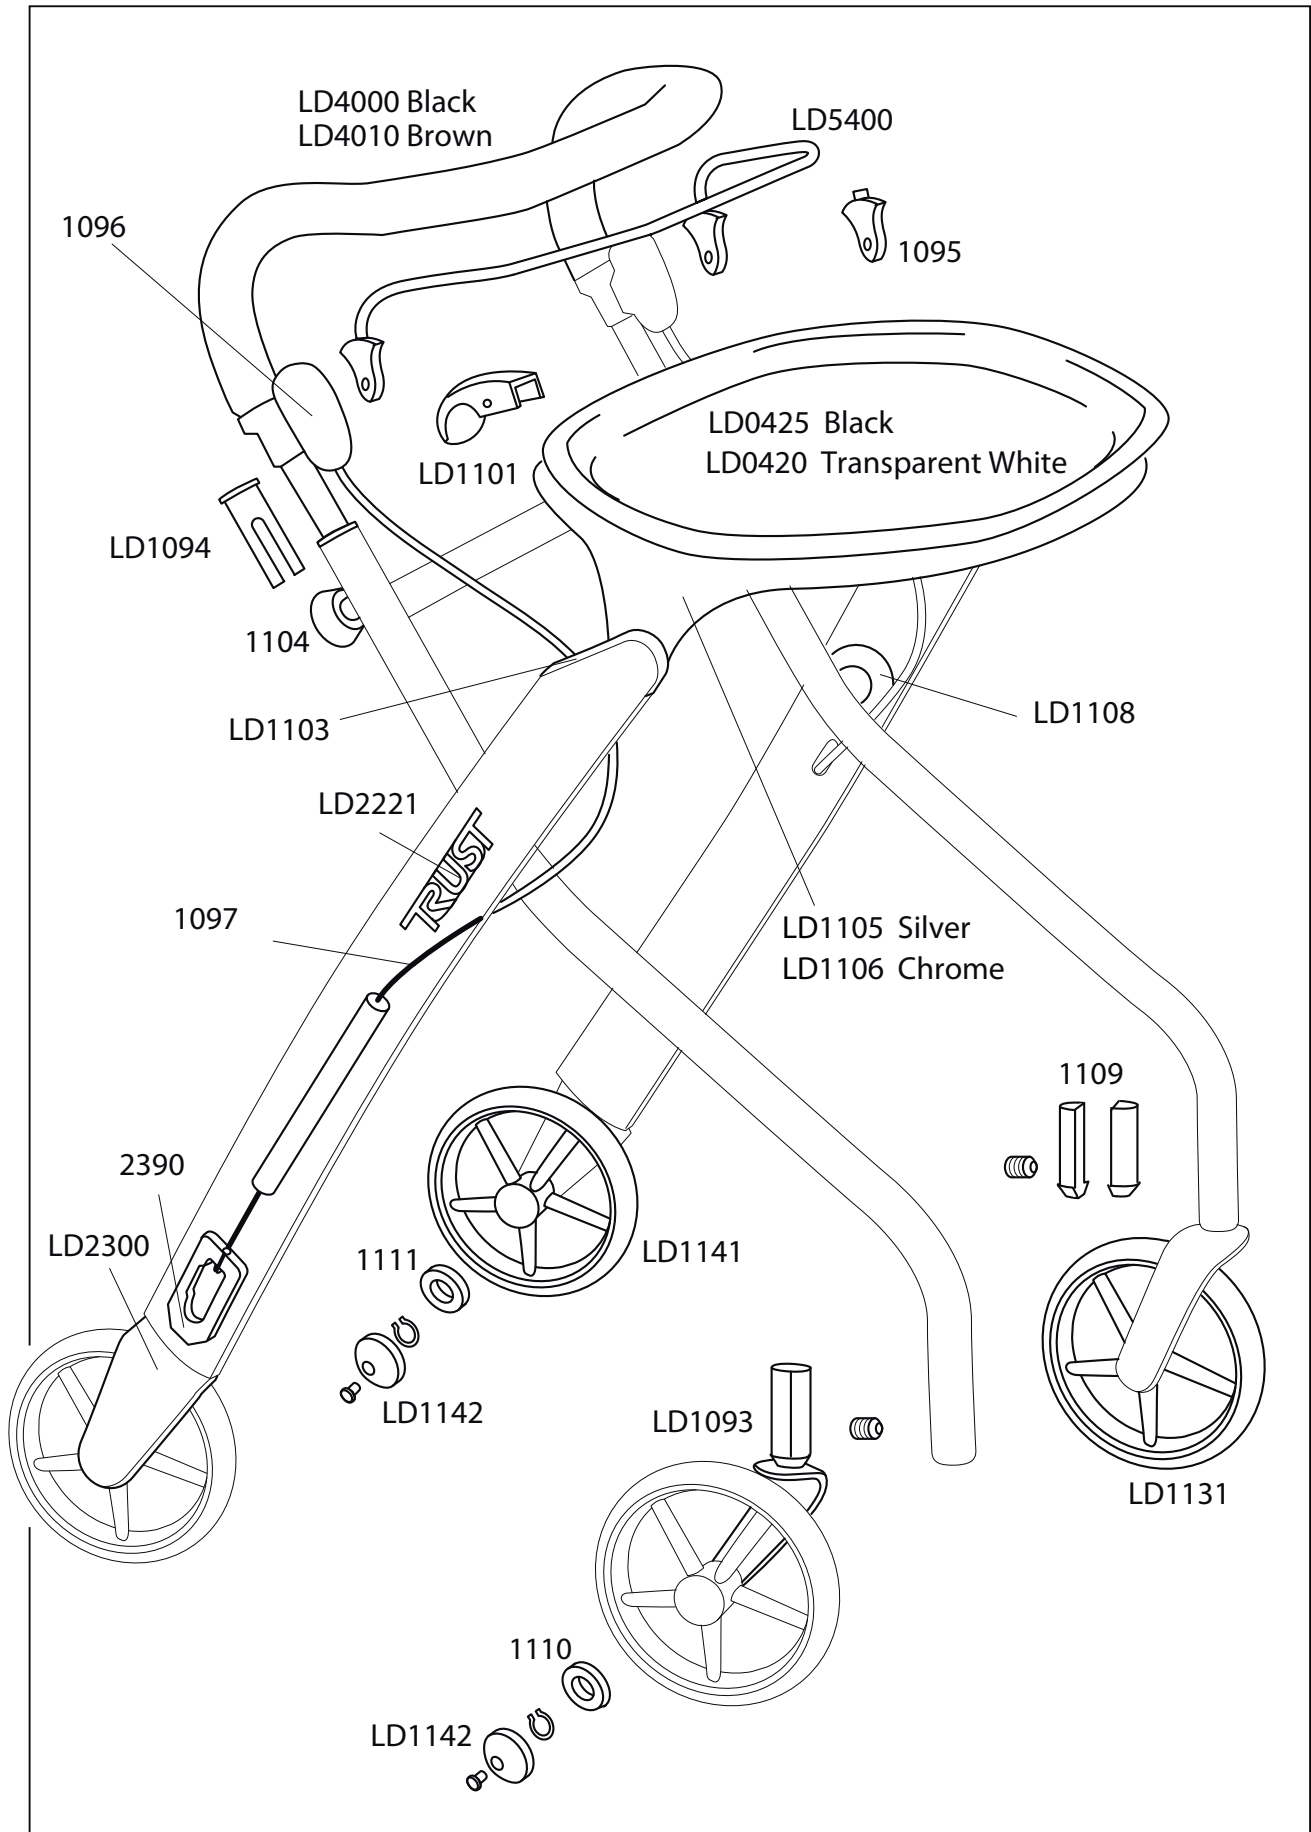

Let's Dream. Spare parts.

Rubber handle with tube and bushings.

Black Art. No. LD4000.
Brown Art No. LD 4010.

Bushings for handle tube. Set 2 pcs.

Art. No. LD1094.

Brake inner part. Set 2 pcs.

Art. No. 1095.

Brake bow with brake inner part.

Art. No. LD5400.

Brake housing with cover and screws.

Set right + left.
Art. No. 1096.

Brake wire + damper, adjustm. screw and spring.

Set 2pcs.
Grey Art. No. 1097. Black Art. No. 1098

Right + left. Art. No. LD1103.

Handle height adjustment knob. Set 2 pcs.

Art. No. 1104.

Central joint with mounting set.

Art. No. LD1108.

Locking claw with spring and screw.

Art. nr. LD1101.

Front wheel with mounting set.

Front Art. No. LD1131.

Rear wheel with mounting set.

Rear Art. No. LD1141.

Front fork with front fork bearings. Set 2 pcs.

Left+Right Art.No. LD1093.

Front fork bearings. Set 2 pcs. Left + right.

Art. No. 1109.