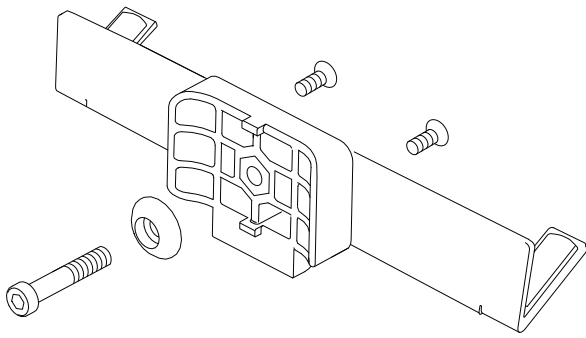

Let's Get Up. Spare Parts.

Article No. LGU101 White

11.2022

Height attachment.

Art. No. LGU315.

Soft pads.

Art. No. LGU320.
Set 8 pcs.

Handle adjustment set.

Art. No. LGU325.

Grab handle with soft foam.

Art. No. LGU330.

Plate mounting set with screws.

Art. No. LGU335.
Set Right + Left.