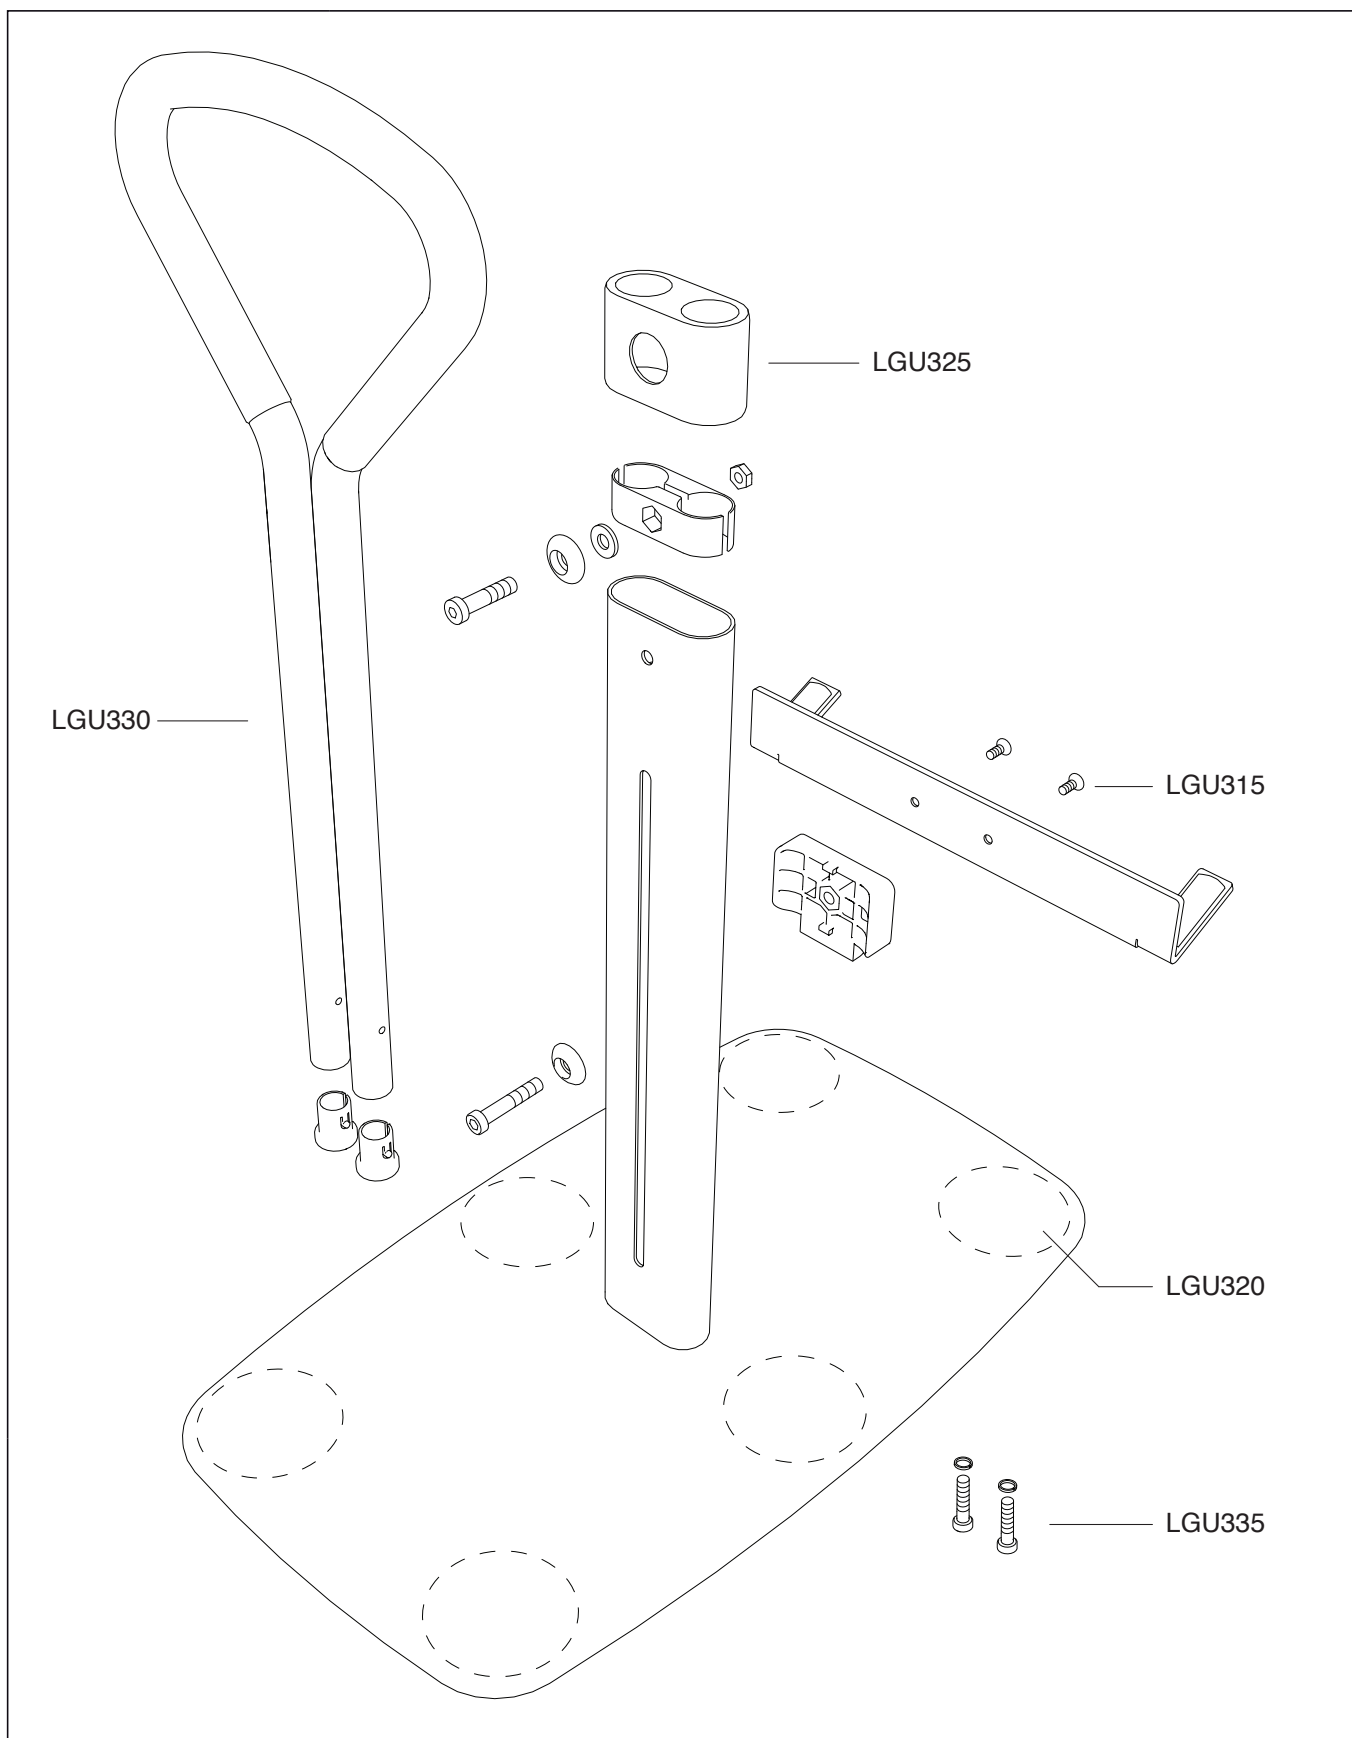

Let's Get Up. Spare Parts.

Article No. LGU101 White

11.2022

Height attachment.

Art. No. LGU315.

Soft pads.

Art. No. LGU320.
Set 8 pcs.

Handle adjustment set.

Art. No. LGU325.

Grab handle with soft foam.

Art. No. LGU330.

Plate mounting set with screws.

Art. No. LGU335.
Set Right + Left.