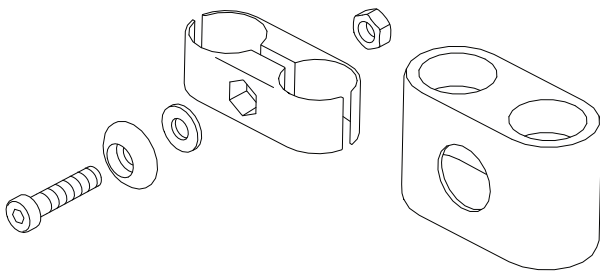

Let's Get Up. Spare Parts.

Article No. LGU101 White

11.2022

Height attachment.

Art. No. LGU315.

Soft pads.

Art. No. LGU320.
Set 8 pcs.

Handle adjustment set.

Art. No. LGU325.

Grab handle with soft foam.

Art. No. LGU330.

Plate mounting set with screws.

Art. No. LGU335.
Set Right + Left.