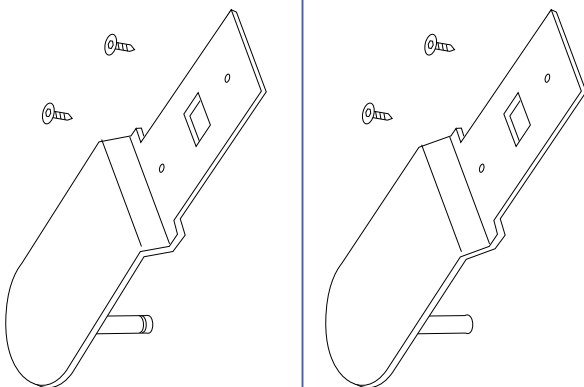

Joint for tray support ring. Complete set 2 pcs.

Right + left. Art. No. 1103.

Handle height adjustment knob. Set 2 pcs.

Art. No. 1104.

Central joint with mounting set.

Art. No. 1108.

Locking claw with spring and screw.

Art. No. 1109.

Ball bearings. Set 4 pcs. For front or rear wheel.

Front Art. Nr. 1110. Rear Art. No. 1111.

Mounting bracket for rear wheels. With screws.

8 spokes wheel type  
for pushnut  
Art. No. 2300.