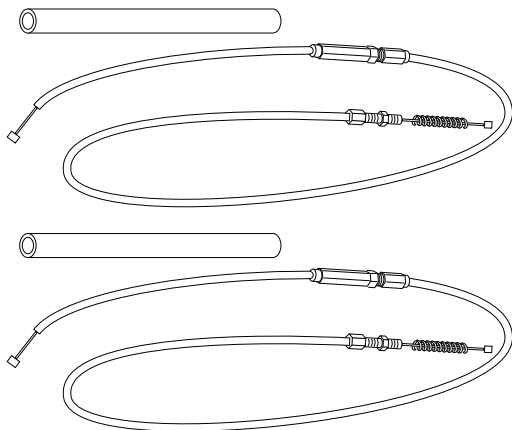

# Let's Go. Spare parts.

For Art. No. 0020 Beech, 0030 Red, 0040 Silver, 0060 Black.  
Revision version No: 002 - February, 2016

Rubber handle with tube and bushings.

Art. No. 4000.

Bushings for handle tube. Set 2 pcs.

Art. No. 1094.

Brake inner part. Set 2 pcs.

Art. No. 1095.

Brake bow with brake inner part.

Art. No. 5400.

Brake housing with cover and screws.

Set right + left.  
Art. No. 1096.

Brake wire + damper, adjustm. screw and spring.

Set 2pcs.  
Grey Art. No. 1097. Black Art. No. 1098

Brake yoke.

Art. No. 2390.

Tray support ring.

Silver Art. No. 1105.  
Dark grey Art. No. 1106.  
Black Art. No. 1107.

Tray.

Black Art. No. 0425. White Art. No. 0420.

Joint for tray support ring. Complete set 2 pcs.

Right + left. Art. No. 1103.

Handle height adjustment knob. Set 2 pcs.

Art. No. 1104.

Central joint with mounting set.

Art. No. 1108.

Locking claw with spring and screw.