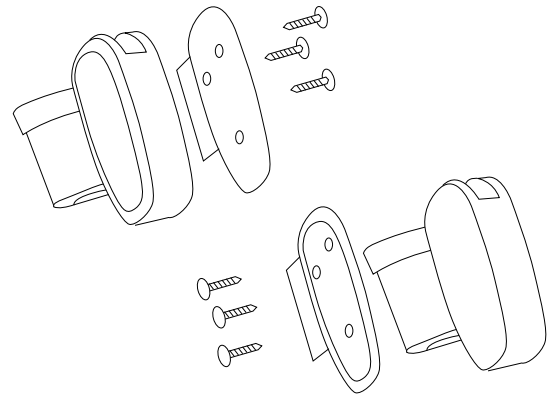

# Let's Go. Spare parts.

For Art. No. 0020 Beech, 0030 Red, 0040 Silver, 0060 Black.  
Revision version No: 002 - February, 2016

Rubber handle with tube and bushings.

Art. No. 4000.

Bushings for handle tube. Set 2 pcs.

Art. No. 1094.

Brake inner part. Set 2 pcs.

Art. No. 1095.

Brake bow with brake inner part.

Art. No. 5400.

Brake housing with cover and screws.

Set right + left.  
Art. No. 1096.

Brake wire + damper, adjustm. screw and spring.

Set 2pcs.  
Grey Art. No. 1097. Black Art. No. 1098

Brake yoke.

Art. No. 2390.

Tray support ring.

Silver Art. No. 1105.  
Dark grey Art. No. 1106.  
Black Art. No. 1107.

Tray.

Black Art. No. 0425. White Art. No. 0420.

Joint for tray support ring. Complete set 2 pcs.

Right + left. Art. No. 1103.

Handle height adjustment knob. Set 2 pcs.

Art. No. 1104.

Central joint with mounting set.

Art. No. 1108.

Locking claw with spring and screw.