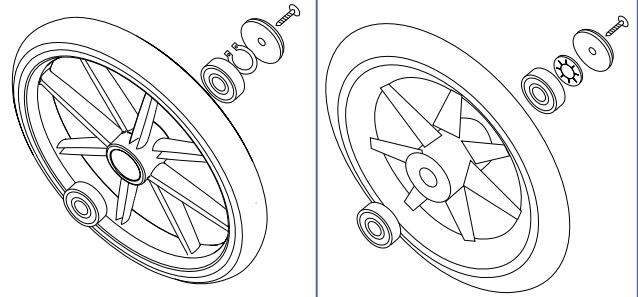

Joint for tray support ring. Complete set 2 pcs.

Right + left. Art. No. 1103.

Handle height adjustment knob. Set 2 pcs.

Art. No. 1104.

Central joint with mounting set.

Art. No. 1108.

Locking claw with spring and screw.

Art. nr. 1101.

Front wheel with mounting set.

8 spokes wheel type  
Front Art. No. 1131.

7 spokes wheel type  
Front Art. No. 1132.

Rear wheel with mounting set.

8 spokes wheel type  
Rear Art. No. 1141.

7 spokes wheel type  
Rear Art. No. 1143.

Front fork with front fork bearings. Set 2 pcs.

8 spokes wheel type  
for pushnut  
Left+Right Art.No. 1093.

7 spokes wheel type  
for starlock washer  
Left+Right Art.No. 1092.

Front fork bearings. Set 2 pcs. Left + right.