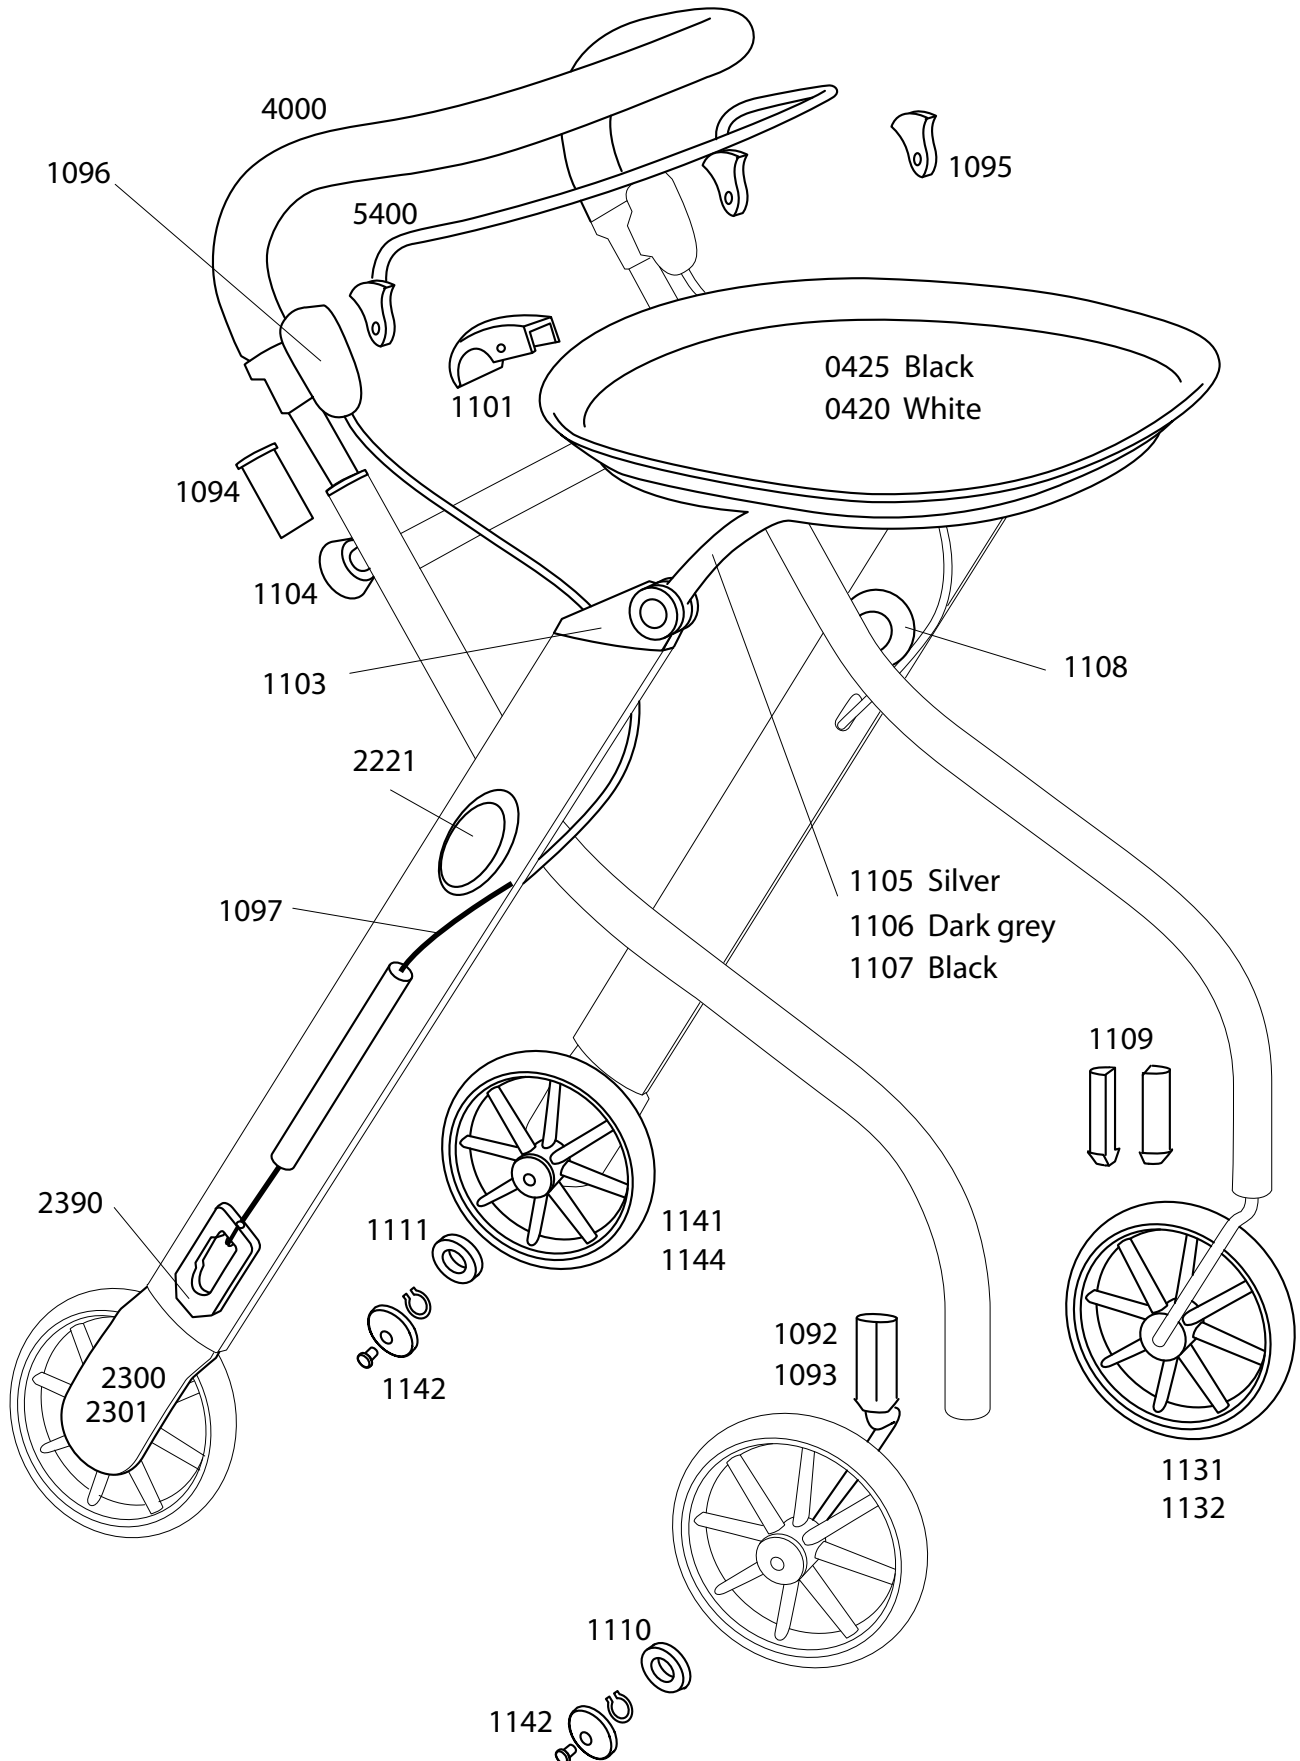

# Let's Go. Spare parts.

For Art. No. 0020 Beech, 0030 Red, 0040 Silver, 0060 Black.  
Revision version No: 002 - February, 2016

Rubber handle with tube and bushings.

Art. No. 4000.

Bushings for handle tube. Set 2 pcs.

Art. No. 1094.

Brake inner part. Set 2 pcs.

Art. No. 1095.

Brake bow with brake inner part.

Art. No. 5400.

Brake housing with cover and screws.

Set right + left.  
Art. No. 1096.

Brake wire + damper, adjustm. screw and spring.

Joint for tray support ring. Complete set 2 pcs.

Right + left. Art. No. 1103.

Handle height adjustment knob. Set 2 pcs.

Art. No. 1104.

Central joint with mounting set.

Art. No. 1108.

Locking claw with spring and screw.

Front fork with front fork bearings. Set 2 pcs.

8 spokes wheel type  
for pushnut  
Left+Right Art.No. 1093.

7 spokes wheel type  
for starlock washer  
Left+Right Art.No. 1092.

Front fork bearings. Set 2 pcs. Left + right.