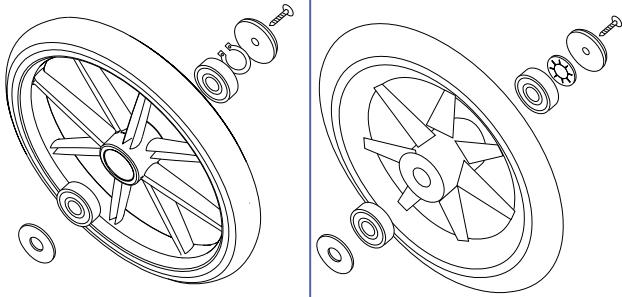

Front wheel with mounting set.