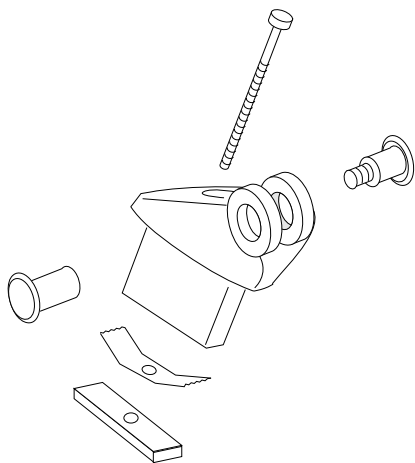

# Let's Go. Spare parts.

For Art. No. 0020 Beech, 0030 Red, 0040 Silver, 0060 Black.  
Revision version No: 002 - February, 2016

Rubber handle with tube and bushings.

Art. No. 4000.

Bushings for handle tube. Set 2 pcs.

Art. No. 1094.

Brake inner part. Set 2 pcs.

Art. No. 1095.

Brake bow with brake inner part.

Art. No. 5400.

Brake housing with cover and screws.

Set right + left.  
Art. No. 1096.

Brake wire + damper, adjustm. screw and spring.

Set 2pcs.  
Grey Art. No. 1097. Black Art. No. 1098

Brake yoke.

Art. No. 2390.

Tray support ring.

Silver Art. No. 1105.  
Dark grey Art. No. 1106.  
Black Art. No. 1107.

Tray.

Black Art. No. 0425. White Art. No. 0420.

Joint for tray support ring. Complete set 2 pcs.

Right + left. Art. No. 1103.

Handle height adjustment knob. Set 2 pcs.

Art. No. 1104.

Central joint with mounting set.

Art. No. 1108.

Locking claw with spring and screw.